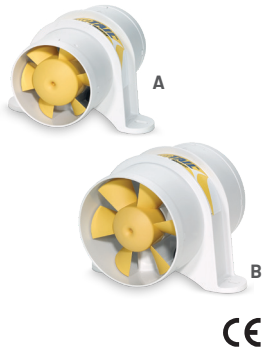

IN-LINE BLOWERS

PENTAIR SHURFLO® YELLOWTAIL IN-LINE BLOWERS

Name	OEM Model # (Aftermarket)	Description	Dimension	CFM	Amps (Max.)
Shurflo 3" YellowTail Blower (A)	277-3100 [277-3110]	12 VDC, CE, Continuous Duty, ISO 9097 Marine, Ignition Protected, USCG 183.410 Compliant, NMMA Type Accepted, ABYC	5.1" x 5.5" x 3.8" [130 x 140 x 96mm]	120	3.7
Shurflo 4" YellowTail Blower (B)	277-4100 [277-4110]	12 VDC, CE, Continuous Duty, ISO 9097 Marine, Ignition Protected, USCG 183.410 Compliant, NMMA Type Accepted, ABYC	5.1" x 6.4" x 4.8" [130 x 162 x 122mm]	220	5.2

Pentair Shurflo has developed a unique nylon fan that includes 6 blades to ensure high performance and efficient ventilation. Installation of the Pentair Shurflo Yellowtail Blower is made easy with extended barbs and slotted mounting bracket.

Designed specifically for sanitation waste and fish box evacuations, Pentair Shurflo Macerator Pumps features a premium impeller design with run-dry capability and includes our seamless shell motor with o-ring sealed end bells and a sealed manual turn key. The unique dual blade and housing construction ensure reliable pumping, providing superior performance in harsh marine environments. Thermally protected and ignition protected.